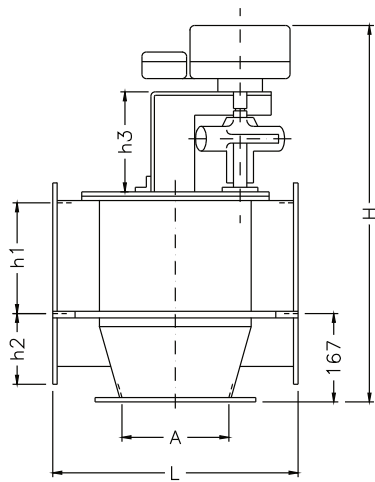

GR	A	B	b1	b2	b3	H	h1	h2	h3	L
20	200	200	206	200	113	480	1810	200	520	900
30	300	300	306	300	130	723	200	127	219	550
40	400	400	406	400	220	823	300	127	219	700
50	500	400	456	500	270	823	300	127	219	800
60	630	400	521	630	340	949	400	147	245	100

Todas as dimensões em milímetros.

All dimensions in millimeters.

Todas las dimensiones em milímetros.